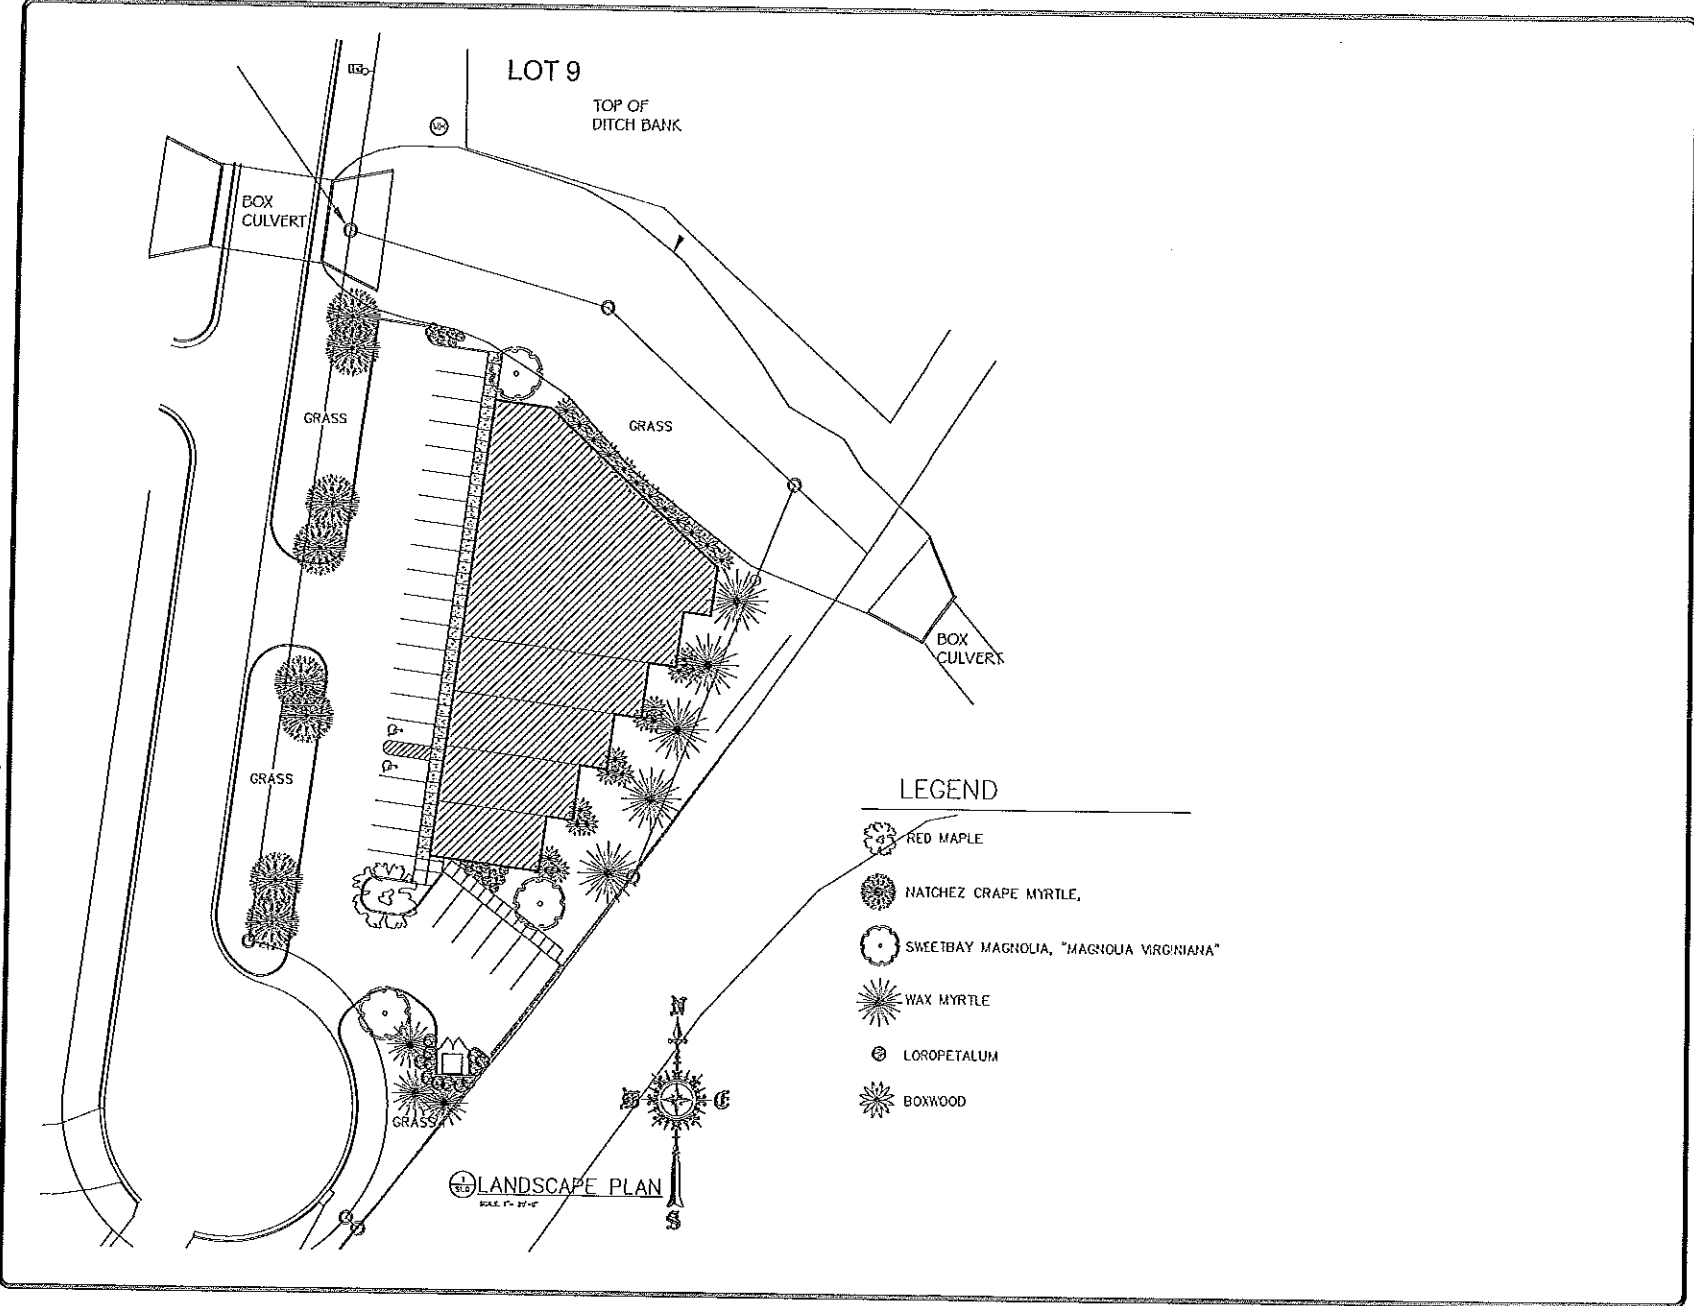

REVIEWS	BY

Gluckstadt Crossfit
Dees Drive
Gluckstadt, Mississippi

DATE: 6/15/2001
TIME: 9:21 AM
DRAWN BY: [Name]
CHECKED BY: [Name]

A1.0