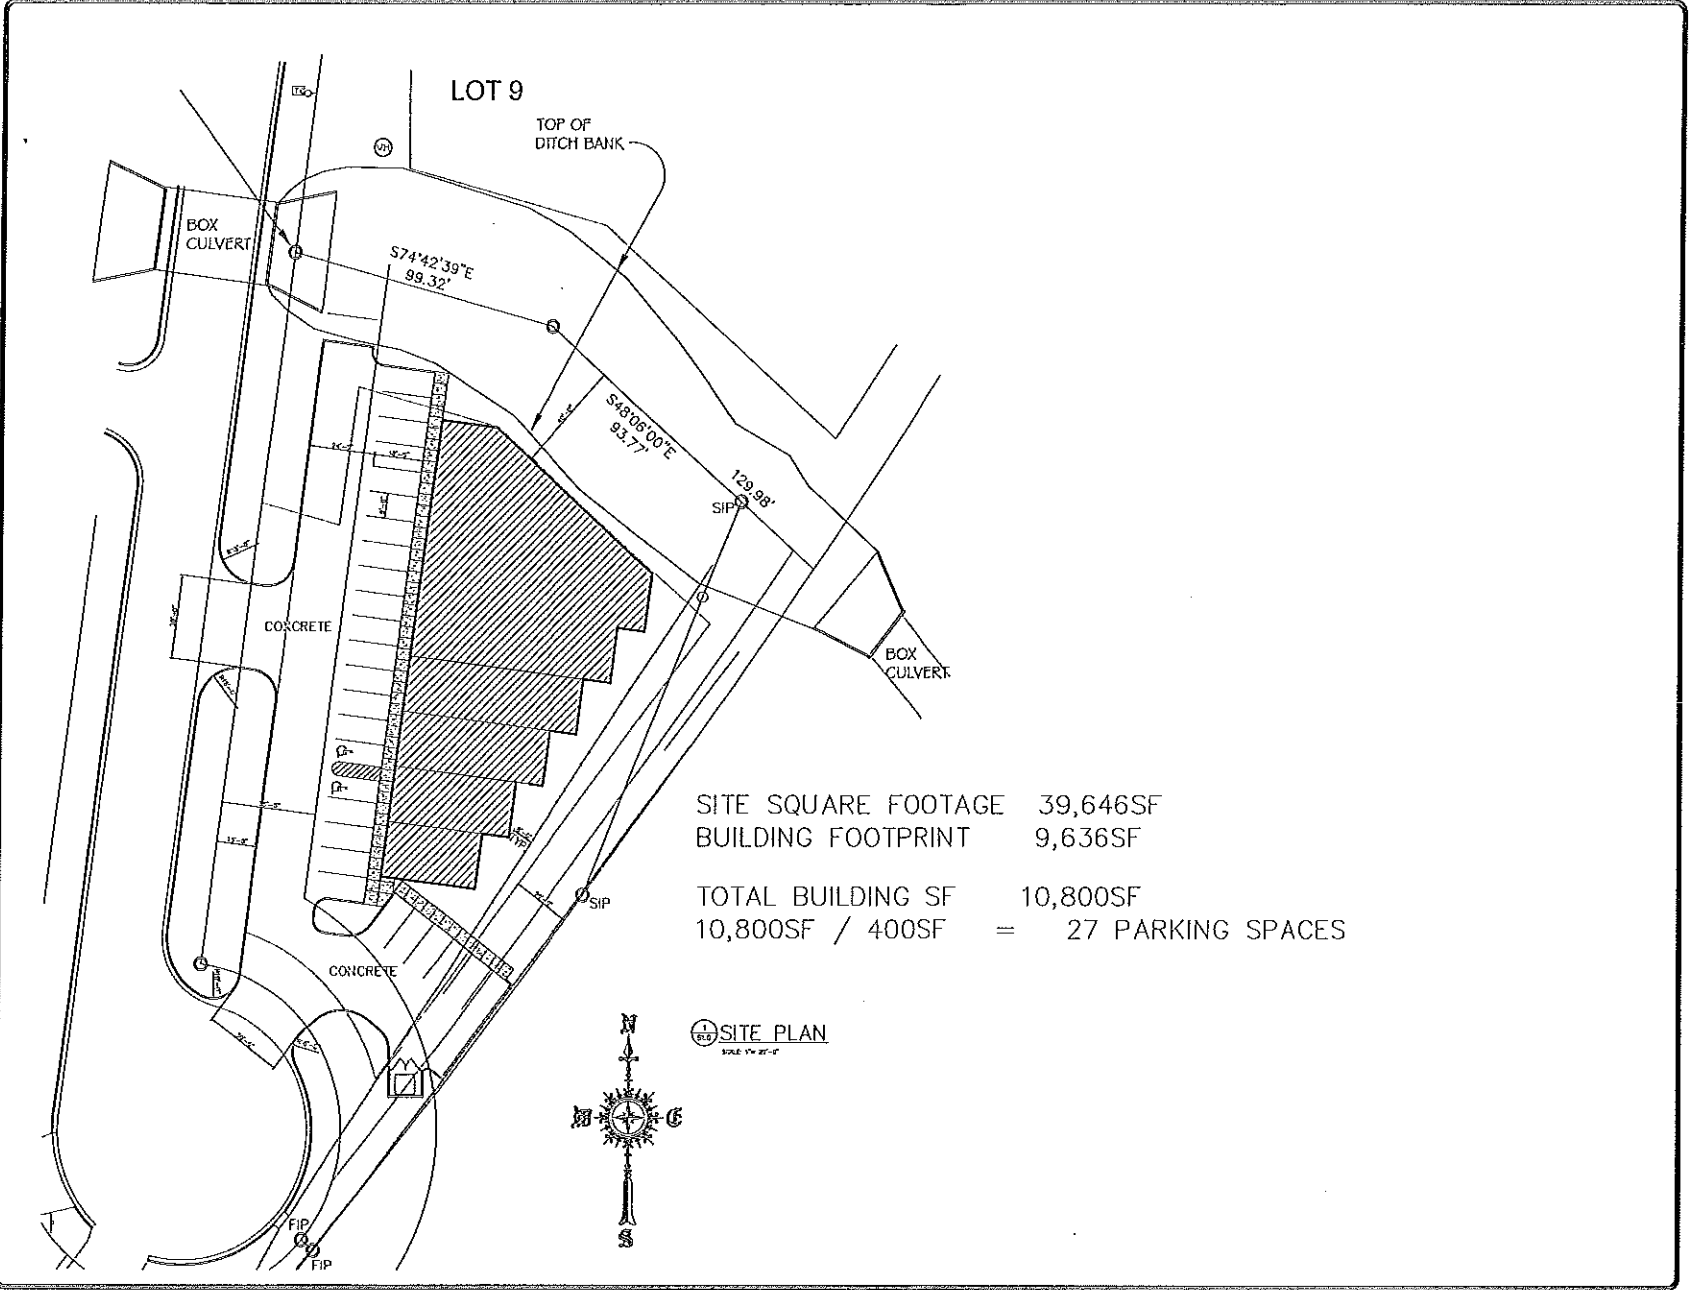

155

155

SITE SQUARE FOOTAGE 39,646SF  
 BUILDING FOOTPRINT 9,636SF  
 TOTAL BUILDING SF 10,800SF  
 10,800SF / 400SF = 27 PARKING SPACES

**SITE PLAN**  
 SCALE 1/8" = 1'-0"

REVISIONS	BY

**Gluckstadt Crossfit**  
 Dees Drive  
 Gluckstadt, Mississippi